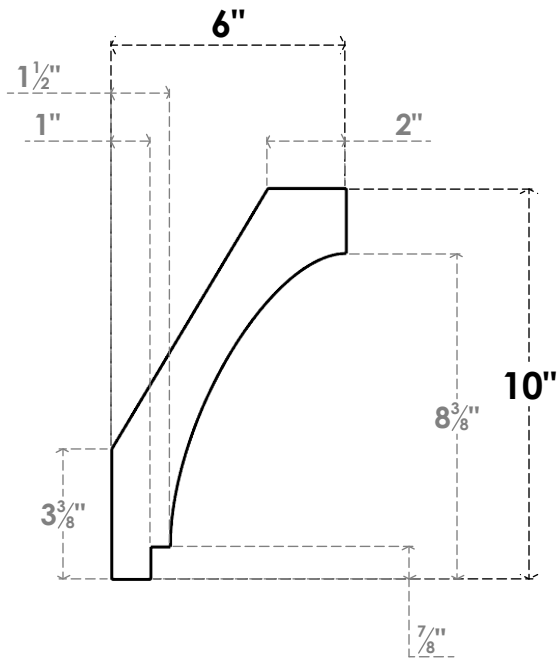

ITEM NUMBER: BRCPC055X06000X10000IMP

5 1/2"W X 6"D X 10"H IMPERIAL ARCHITECTURAL GRADE PVC CLOSED KNEE BRACE

SIDE PROFILE

FRONT PROFILE

ISOMETRIC

EKENA MILLWORK
2300 WEST MAIN ST.
CLARKSVILLE, TX 75426
TOLL FREE: 866-607-0453
WWW.EKENAMILLWORK.COM

NOTES

1. INSTALLATION TO BE COMPLETED IN ACCORDANCE WITH MANUFACTURER'S SPECIFICATIONS.
2. DRAWING MAY NOT BE TO SCALE
3. THIS DRAWING IS INTENDED FOR DESIGN AND PLANNING PURPOSES ONLY.
4. ALL INFORMATION CONTAINED HEREIN WAS CURRENT AT THE TIME OF DEVELOPMENT BUT MUST BE REVIEWED AND APPROVED BY THE PRODUCT MANUFACTURER TO BE CONSIDERED ACCURATE.
5. ARCHITECTURAL GRADE PVC PRODUCTS ARE MADE FROM EXPANDED CELLULAR PVC AND COME NATURALLY WHITE BUT MAY BE PAINTED