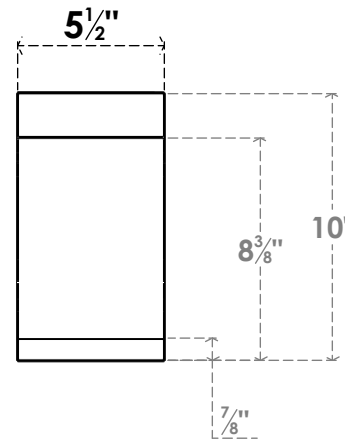

ITEM NUMBER: BRCPC055X06000X10000IMP

5 1/2"W X 6"D X 10"H IMPERIAL ARCHITECTURAL GRADE PVC CLOSED KNEE BRACE

SIDE PROFILE

FRONT PROFILE

ISOMETRIC

EKENA MILLWORK
2300 WEST MAIN ST.
CLARKSVILLE, TX 75426
TOLL FREE: 866-607-0453
WWW.EKENAMILLWORK.COM